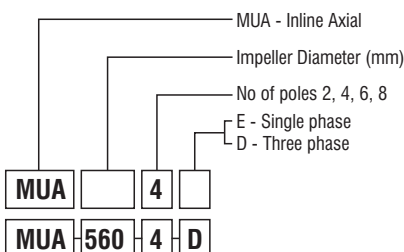

Adjustable Pitch Axial Inline Fans- MUA Series

MUA315 - 2000 Series

Fans from 315 - 2000mm

Common Applications

- All units are suitable for internal or external operation at any installed angle.

Features

- Case diameter 315 - 2000mm
- Airflow to 75,000 L/s
- Static Pressure to 1,500 Pa
- Installation ancillaries
- Speed control range
- Heavy gauge galvanised steel
- High temperature options
- Direct drive
- Dual Fan Contra-Rotating
- Dual Fan - Run & Standby
- Flame proof options

Order Code

MUA Series

2 Pole

4 Pole

6 Pole

Adjustable Pitch Axial Inline Fans- MUA Series

Technical Data

Pole	Speed r/s
2 Pole	48
4 Pole	24
6 Pole	16
8 Pole	12

Model	Motor Frame Size	A	B	C	D	E
MUA1600	132-180	800	1730	1600	1685	24
MUA1600	200-225	1000	1730	1600	1685	24
MUA1600	250-280	1150	1730	1600	1685	24
MUA1800	160-180	800	1930	1800	1890	24
MUA1800	200-225	1000	1930	1800	1890	24
MUA1800	250-280	1150	1930	1800	1890	24
MUA2000	180	800	2130	2000	2080	24
MUA2000	200-225	1000	2130	2000	2080	24
MUA2000	250-280	1150	2130	2000	2080	24