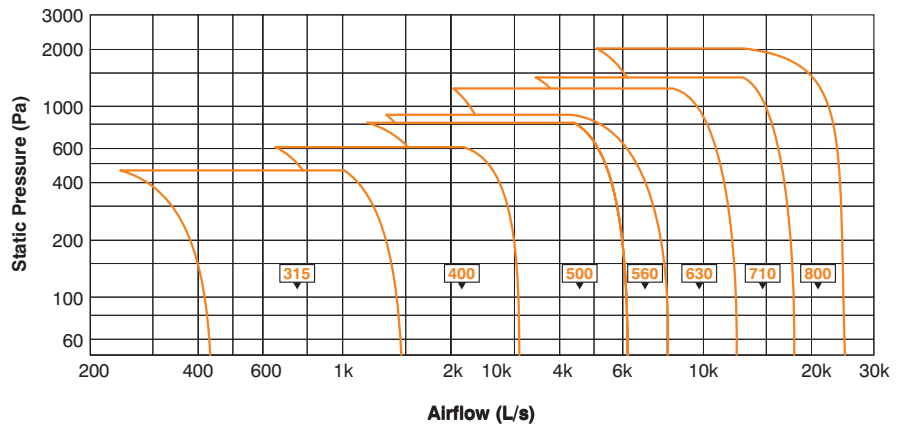

Adjustable Pitch Axial Inline Fans- MUA Series

MUA315 - 2000 Series

Fans from 315 - 2000mm

Common Applications

- All units are suitable for internal or external operation at any installed angle.

Features

- Case diameter 315 - 2000mm
- Airflow to 75,000 L/s
- Static Pressure to 1,500 Pa
- Installation ancillaries
- Speed control range
- Heavy gauge galvanised steel
- High temperature options
- Direct drive
- Dual Fan Contra-Rotating
- Dual Fan - Run & Standby
- Flame proof options

Order Code

MUA Series

2 Pole

4 Pole

6 Pole

Adjustable Pitch Axial Inline Fans- MUA Series

Technical Data

Pole	Speed r/s
2 Pole	48
4 Pole	24
6 Pole	16
8 Pole	12

Model	Motor Frame Size	A	B	C	D	E
MUA1600	132-180	800	1730	1600	1685	24
MUA1600	200-225	1000	1730	1600	1685	24
MUA1600	250-280	1150	1730	1600	1685	24
MUA1800	160-180	800	1930	1800	1890	24
MUA1800	200-225	1000	1930	1800	1890	24
MUA1800	250-280	1150	1930	1800	1890	24
MUA2000	180	800	2130	2000	2080	24
MUA2000	200-225	1000	2130	2000	2080	24
MUA2000	250-280	1150	2130	2000	2080	24