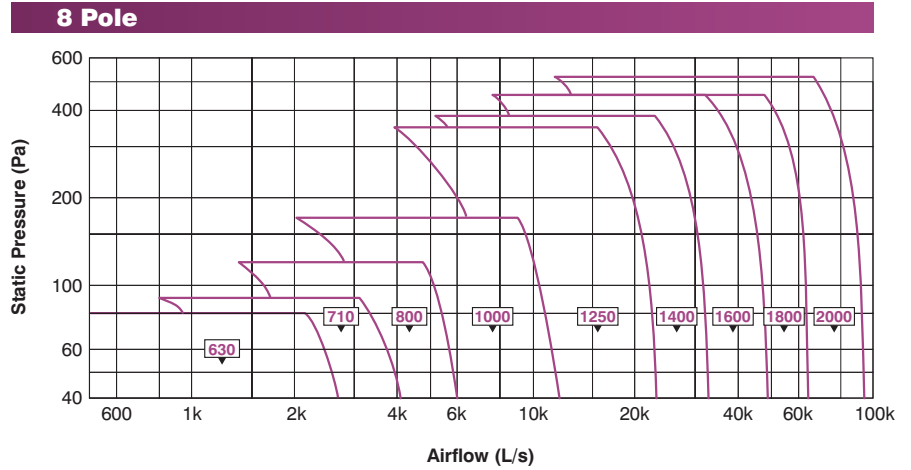

Adjustable Pitch Axial Inline Fans- MUA Series

Technical Data

Pole	Speed r/s
2 Pole	48
4 Pole	24
6 Pole	16
8 Pole	12

Note: Contact CFM Airsystems for specifications notes.