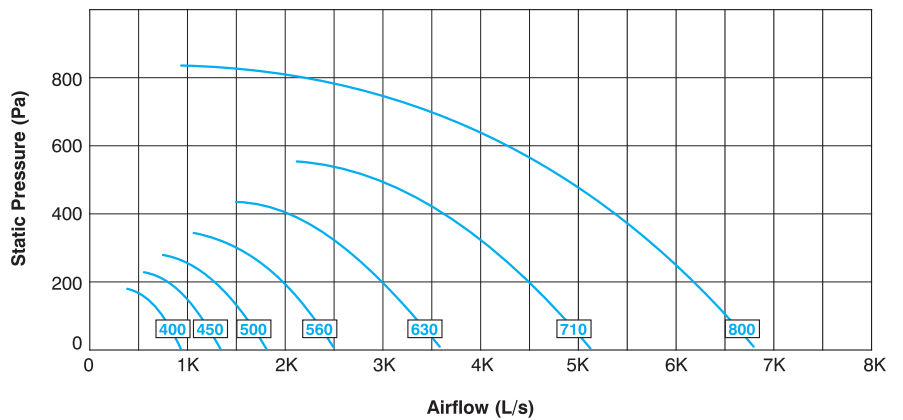

Order Code

MUCH Series

4 Pole

6 Pole

Inline Centrifugal Fans TEFC Motor

Technical Data ■ 4 POLE ■ 6 POLE

| Model | Speed r/s | 1 phase | | 3 phase | | SPL dB(A) @3m |
|-----------|--------------|---------|------|---------|-------|---------------------|
| | | KW | Amps | KW | Amps | |
| MUCH310/4 | 23 | 0.37 | 2.5 | 0.37 | 1.03 | 46 |
| MUCH355/4 | 23 | 0.37 | 2.5 | 0.37 | 1.03 | 51 |
| MUCH400/4 | 23 | 0.55 | 3.6 | 0.55 | 1.26 | 54 |
| MUCH400/6 | 16 | - | - | 0.55 | 1.66 | 45 |
| MUCH450/4 | 23 | 0.75 | 4.7 | 0.75 | 1.70 | 58 |
| MUCH450/6 | 16 | - | - | 0.55 | 1.66 | 49 |
| MUCH500/4 | 23 | 1.5 | 8.7 | 1.5 | 3.19 | 59 |
| MUCH500/6 | 16 | - | - | 0.75 | 1.87 | 50 |
| MUCH560/4 | 22 | - | - | 3.00 | 5.90 | 64 |
| MUCH560/6 | 16 | - | - | 1.5 | 1.10 | 53 |
| MUCH630/4 | 23 | - | - | 5.5 | 10.30 | 70 |
| MUCH630/6 | 15 | - | - | 2.2 | 4.83 | 60 |
| MUCH710/6 | 15 | - | - | 3.0 | 6.47 | 62 |

Note: Amperages shown are a guide only.

Technical Data

| Model | Kg | A | B | C | D | E |
|---------|----|-----|-----|-----|-----|-----|
| MUCH310 | 20 | 520 | 550 | 450 | 485 | 485 |
| MUCH355 | 30 | 520 | 550 | 450 | 485 | 485 |
| MUCH400 | 45 | 570 | 600 | 500 | 535 | 535 |
| MUCH450 | 50 | 620 | 600 | 550 | 585 | 585 |
| MUCH500 | 55 | 720 | 800 | 650 | 685 | 685 |
| MUCH560 | 60 | 780 | 800 | 710 | 745 | 745 |
| MUCH630 | 65 | 870 | 950 | 800 | 835 | 835 |
| MUCH710 | 65 | 970 | 950 | 900 | 935 | 935 |