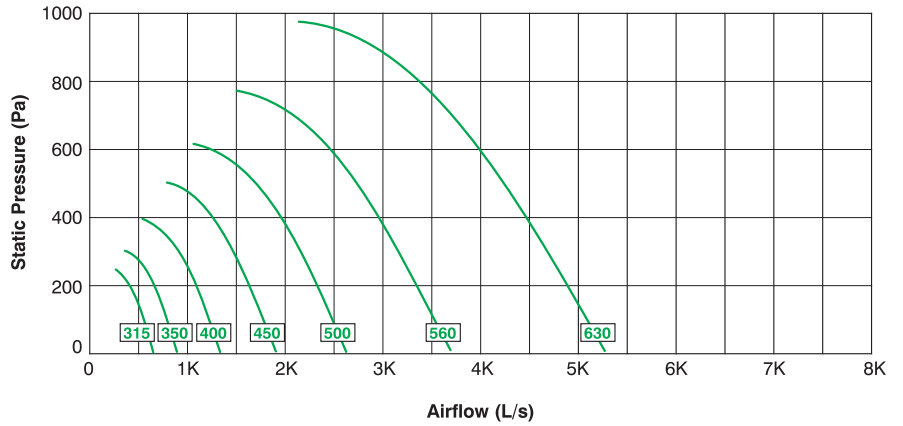

Features

- Supply and return air
- TEFC motor sealed for life bearings
- Available in single & 3 phase models
- Performance tests are in accordance with ISO5801 (2017) + Sound ISO 3744/3745
- Standard motors fitted are IP55. Higher degrees of protection are available as options if required.
- Galvanised steel fan casing with flanged end connections.
- Options include motors complying with Exe. & H Class motors

Order Code

MUCH Series

4 Pole

6 Pole

Inline Centrifugal Fans TEFC Motor

Technical Data ■ 4 POLE ■ 6 POLE

| Model | Speed r/s | 1 phase | | 3 phase | | SPL dB(A) @3m |
|-----------|--------------|---------|------|---------|-------|---------------------|
| | | KW | Amps | KW | Amps | |
| MUCH310/4 | 23 | 0.37 | 2.5 | 0.37 | 1.03 | 46 |
| MUCH355/4 | 23 | 0.37 | 2.5 | 0.37 | 1.03 | 51 |
| MUCH400/4 | 23 | 0.55 | 3.6 | 0.55 | 1.26 | 54 |
| MUCH400/6 | 16 | - | - | 0.55 | 1.66 | 45 |
| MUCH450/4 | 23 | 0.75 | 4.7 | 0.75 | 1.70 | 58 |
| MUCH450/6 | 16 | - | - | 0.55 | 1.66 | 49 |
| MUCH500/4 | 23 | 1.5 | 8.7 | 1.5 | 3.19 | 59 |
| MUCH500/6 | 16 | - | - | 0.75 | 1.87 | 50 |
| MUCH560/4 | 22 | - | - | 3.00 | 5.90 | 64 |
| MUCH560/6 | 16 | - | - | 1.5 | 1.10 | 53 |
| MUCH630/4 | 23 | - | - | 5.5 | 10.30 | 70 |
| MUCH630/6 | 15 | - | - | 2.2 | 4.83 | 60 |
| MUCH710/6 | 15 | - | - | 3.0 | 6.47 | 62 |

Note: Amperages shown are a guide only.

Technical Data

| Model | Kg | A | B | C | D | E |
|---------|----|-----|-----|-----|-----|-----|
| MUCH310 | 20 | 520 | 550 | 450 | 485 | 485 |
| MUCH355 | 30 | 520 | 550 | 450 | 485 | 485 |
| MUCH400 | 45 | 570 | 600 | 500 | 535 | 535 |
| MUCH450 | 50 | 620 | 600 | 550 | 585 | 585 |
| MUCH500 | 55 | 720 | 800 | 650 | 685 | 685 |
| MUCH560 | 60 | 780 | 800 | 710 | 745 | 745 |
| MUCH630 | 65 | 870 | 950 | 800 | 835 | 835 |
| MUCH710 | 65 | 970 | 950 | 900 | 935 | 935 |