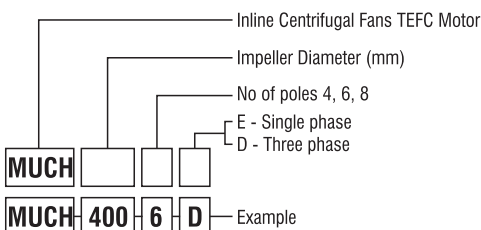

Order Code

MUCH Series

4 Pole

6 Pole

Inline Centrifugal Fans TEFC Motor

Technical Data ■ 4 POLE ■ 6 POLE

| Model | Speed r/s | 1 phase | | 3 phase | | SPL dB(A) @3m |
|-----------|--------------|---------|------|---------|-------|---------------------|
| | | KW | Amps | KW | Amps | |
| MUCH310/4 | 23 | 0.37 | 2.5 | 0.37 | 1.03 | 46 |
| MUCH355/4 | 23 | 0.37 | 2.5 | 0.37 | 1.03 | 51 |
| MUCH400/4 | 23 | 0.55 | 3.6 | 0.55 | 1.26 | 54 |
| MUCH400/6 | 16 | - | - | 0.55 | 1.66 | 45 |
| MUCH450/4 | 23 | 0.75 | 4.7 | 0.75 | 1.70 | 58 |
| MUCH450/6 | 16 | - | - | 0.55 | 1.66 | 49 |
| MUCH500/4 | 23 | 1.5 | 8.7 | 1.5 | 3.19 | 59 |
| MUCH500/6 | 16 | - | - | 0.75 | 1.87 | 50 |
| MUCH560/4 | 22 | - | - | 3.00 | 5.90 | 64 |
| MUCH560/6 | 16 | - | - | 1.5 | 1.10 | 53 |
| MUCH630/4 | 23 | - | - | 5.5 | 10.30 | 70 |
| MUCH630/6 | 15 | - | - | 2.2 | 4.83 | 60 |
| MUCH710/6 | 15 | - | - | 3.0 | 6.47 | 62 |

Note: Amperages shown are a guide only.

Technical Data

| Model | Kg | A | B | C | D | E |
|---------|----|-----|-----|-----|-----|-----|
| MUCH310 | 20 | 520 | 550 | 450 | 485 | 485 |
| MUCH355 | 30 | 520 | 550 | 450 | 485 | 485 |
| MUCH400 | 45 | 570 | 600 | 500 | 535 | 535 |
| MUCH450 | 50 | 620 | 600 | 550 | 585 | 585 |
| MUCH500 | 55 | 720 | 800 | 650 | 685 | 685 |
| MUCH560 | 60 | 780 | 800 | 710 | 745 | 745 |
| MUCH630 | 65 | 870 | 950 | 800 | 835 | 835 |
| MUCH710 | 65 | 970 | 950 | 900 | 935 | 935 |