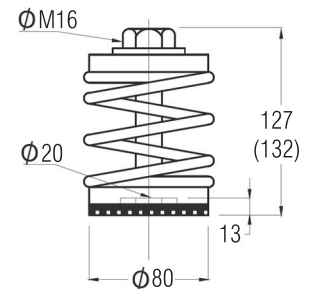

Model	Max Load	Static Defl	Spring Colours
XL-89	10	40	White
XL-90	20	38	Violet
XL-91	35	35	Violet/Black
XL-92	50	33	Yellow
XL-93	100	33	Brown
XL-94	150	30	Blue
XL-95	200	30	Black
XL-96	250	20	Red