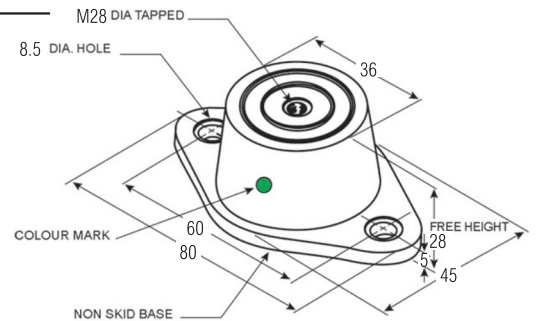

### Technical Data

Type	Colour	Max Load
NRD1	Blue	17
NRD1	White	25
NRD1	Red	40
NRD1	Green	55
NRD1	Gray	80

SHS Isolation Hanger. A steel spring hanging mount for effective isolation of noise and vibration from mechanical equipment.