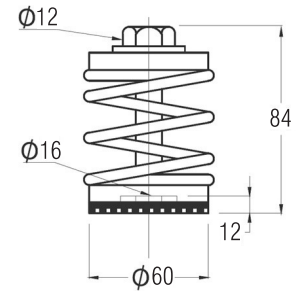

Accessories Mounts Spring & Rubber

Common Applications

- Load range 10kg - 200kg

Features

- Colour coded for easy identification
- Fully weather proofed
- Rubber isolated bolt hole in base
- Built in levelling bolt with locking cap screw (XL only)
- Separate top and bottom locating cups
- Heavy duty stable steel spring

XS-XL Open Spring Mount. Steel spring mount for effective isolation of noise and vibration from mechanical equipment. Easily installed and the spring can be easily interchanged to give a wide range of load/deflection characteristics.

Technical Data

Model	Max Load	Static Defl	Spring Colours
XS-9	10	33	Yellow
XS-10	15	33	Brown
XS-11	30	33	Blue
XS-12	50	28	Black
XS-13	75	25	Red
XS-14	125	25	Green
XS-16	175	20	Grey
XS-17	200	15	Orange

Model	Max Load	Static Defl	Spring Colours
XL-89	10	40	White
XL-90	20	38	Violet
XL-91	35	35	Violet/Black
XL-92	50	33	Yellow
XL-93	100	33	Brown
XL-94	150	30	Blue
XL-95	200	30	Black
XL-96	250	20	Red

Please Note: XL-96 is 132mm high