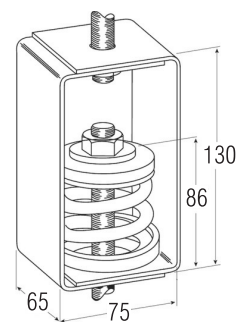

Technical Data

Model	Max Load	Static Defl	Spring Colours
SHS-9	10	33	Yellow
SHS-10	15	33	Brown
SHS-11	30	33	Blue
SHS-12	50	28	Black
SHS-13	75	25	Red
SHS-14	125	25	Green
SHS-16	175	20	Grey
SHS-17	200	15	Orange