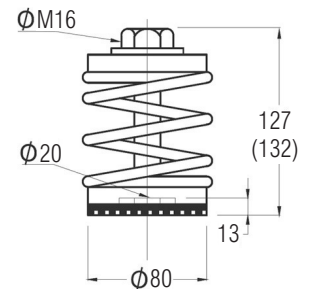

Accessories Mounts Spring & Rubber

XS Spring Mounts

Common Applications

- Load range 10kg - 200kg

Features

- Colour coded for easy identification
- Fully weather proofed
- Rubber isolated bolt hole in base
- Built in levelling bolt with locking cap screw (XL only)
- Separate top and bottom locating cups
- Heavy duty stable steel spring

Please Note: XL-96 is 132mm high