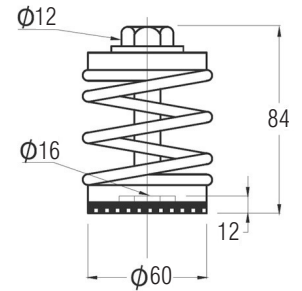

Accessories Mounts Spring & Rubber

Common Applications

- Load range 10kg - 200kg

Features

- Colour coded for easy identification
- Fully weather proofed
- Rubber isolated bolt hole in base
- Built in levelling bolt with locking cap screw (XL only)
- Separate top and bottom locating cups
- Heavy duty stable steel spring

XS-XL Open Spring Mount. Steel spring mount for effective isolation of noise and vibration from mechanical equipment. Easily installed and the spring can be easily interchanged to give a wide range of load/deflection characteristics.

Technical Data

Model	Max Load	Static Defl	Spring Colours
XS-9	10	33	Yellow
XS-10	15	33	Brown
XS-11	30	33	Blue
XS-12	50	28	Black
XS-13	75	25	Red
XS-14	125	25	Green
XS-16	175	20	Grey
XS-17	200	15	Orange

Model	Max Load	Static Defl	Spring Colours
XL-89	10	40	White
XL-90	20	38	Violet
XL-91	35	35	Violet/Black
XL-92	50	33	Yellow
XL-93	100	33	Brown
XL-94	150	30	Blue
XL-95	200	30	Black
XL-96	250	20	Red

Please Note: XL-96 is 132mm high