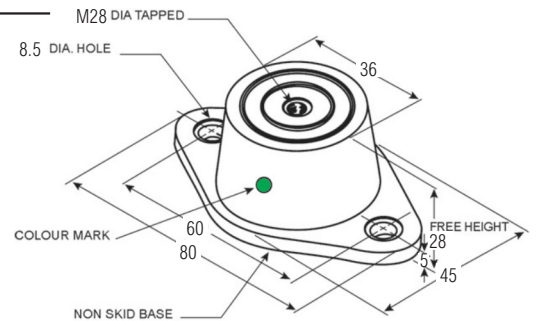

NR Rubber Mountings

Common Applications

- Load range of 17kg - 80kg

Features

- Colour coded for easy identification
- Corrosion proof - metal all elements embedded in the elastomer
- Non-skid ribbed base

SHS Isolation Hanger

Technical Data

Type	Colour	Max Load
NRD1	Blue	17
NRD1	White	25
NRD1	Red	40
NRD1	Green	55
NRD1	Gray	80

SHS Isolation Hanger. A steel spring hanging mount for effective isolation of noise and vibration from mechanical equipment.

Accessories Mounts Spring & Rubber

XS Spring Mounts

Common Applications

- Load range 10kg - 200kg

Features

- Colour coded for easy identification
- Fully weather proofed
- Rubber isolated bolt hole in base
- Built in levelling bolt with locking cap screw (XL only)
- Separate top and bottom locating cups
- Heavy duty stable steel spring

Please Note: XL-96 is 132mm high