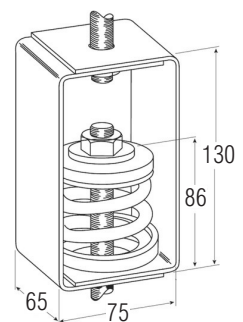

Technical Data

Type	Colour	Max Load
NRD1	Blue	17
NRD1	White	25
NRD1	Red	40
NRD1	Green	55
NRD1	Gray	80

SHS Isolation Hanger. A steel spring hanging mount for effective isolation of noise and vibration from mechanical equipment.

Accessories Mounts Spring & Rubber

XS Spring Mounts

Common Applications

- Load range 10kg - 200kg

Features

- Colour coded for easy identification
- Fully weather proofed
- Rubber isolated bolt hole in base
- Built in levelling bolt with locking cap screw (XL only)
- Separate top and bottom locating cups
- Heavy duty stable steel spring

Please Note: XL-96 is 132mm high